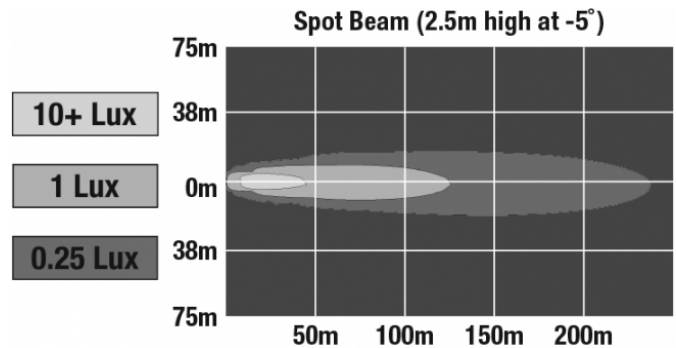

LED Work Lights - Model 8625 XD

PHOTOMETRIC SPECIFICATIONS

Raw Lumen Output	2385
Effective Lumen Output	1340
Nominal LED Color Temperature	5000 K
Beam Pattern(s)	Forward Lighting - Spot

APPLICATIONS

PRODUCT WARNINGS