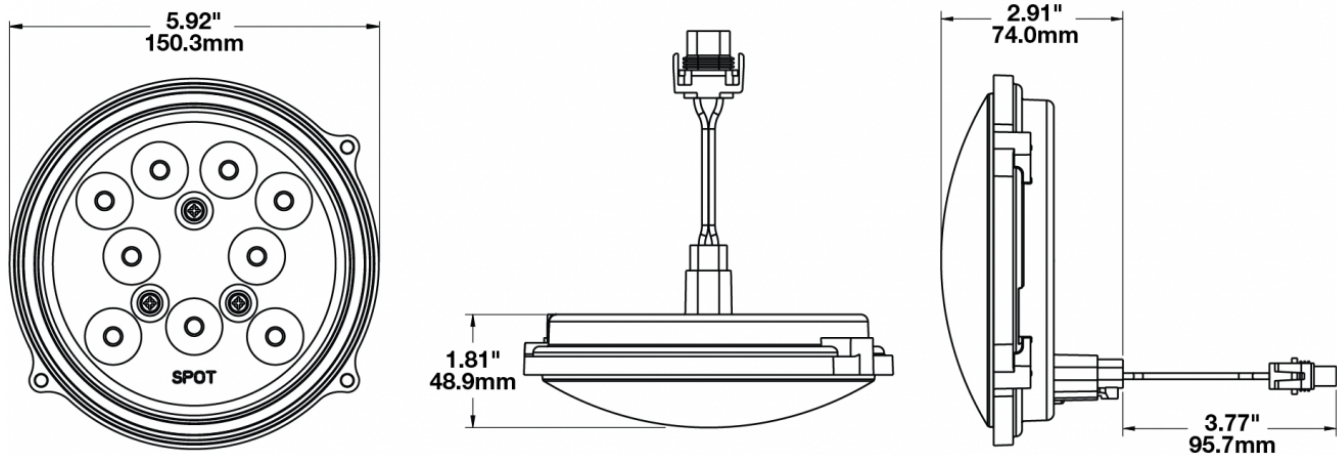

LED Work Lights - Model 8625 XD

PRODUCT DIMENSIONS

ELECTRICAL SPECIFICATIONS

Input Voltage	12-24V DC
Operating Voltage	10-33V DC
Transient Spike Protection	330V Peak @ 1 HZ-100 Pulses
Red Wire	Positive
Black Wire	Negative
Current Draw	2A @ 12V DC 1A @ 24V DC

REGULATORY STANDARDS COMPLIANCE

Buy America Standards
IEC IP69K

Eco Friendly

Print date: 2024-08-11

© 2024 J.W. Speaker Corporation • Germantown, WI U.S.A.
www.jwspeaker.com • speaker@jwspeaker.com • 262.251.6660

J.W. SPEAKER
Engineered. Lighting. Solutions.